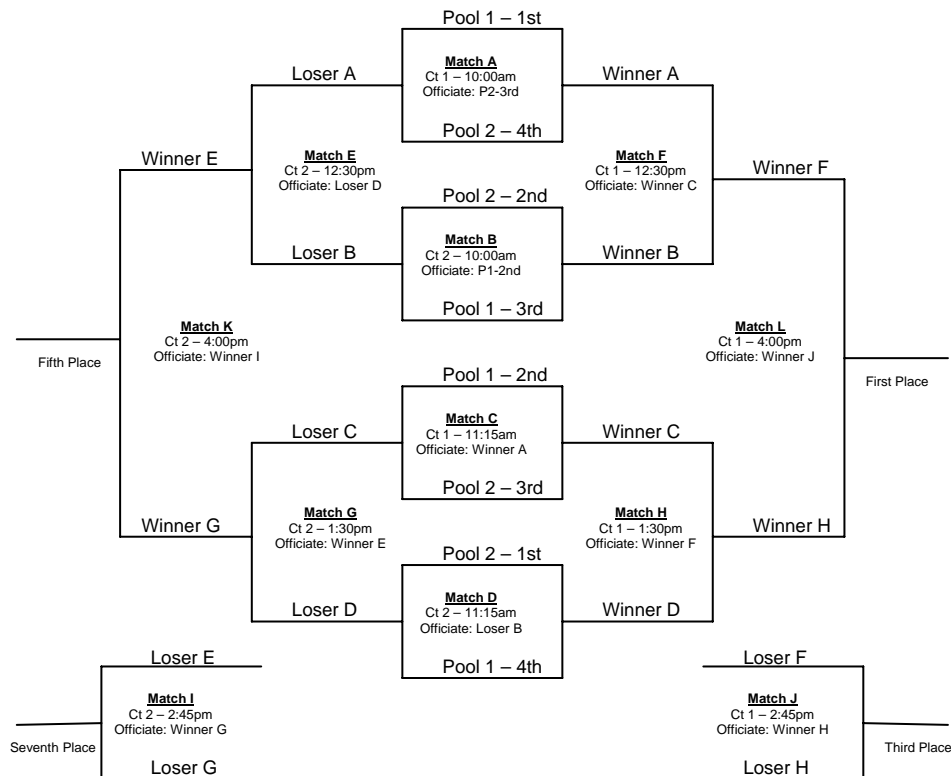

Eagle Invitational at Heritage Christian Academy - September 18 & 19, 2009

Court 1 - Pool 1

Court 2 - Pool 2

A	Heritage	A	St. Croix Lutheran
B	DeLasalle	B	Minnehaha
C	St. Agnes	C	West Lutheran
D	Mound-Westonka	D	Park Center

Pool Play Schedule

Match #	Time	Play	Ref	Warmup Time
1	Friday 5:30pm	A-C	B	First match: 15 minutes (3-5-5-2) 10 minutes (2-3-3-2)
2	Friday 6:30pm	B-D	A	Officiating Support
3	Friday 7:30pm	A-D	C	Two line judges, scoreboard, scorebook, libero tracker
4	Friday 8:30pm	B-C	A	Match Times
5	Saturday 8:00am	C-D	B	Clock will start immediately after the previous match
6	Saturday 9:00am	A-B	D	Start times are approximate - may be earlier than indicated

Pool play format: two sets only to 25 points with no cap. Winner of match will be determined by total points.
Tiebreaker: Three way tie in pool: 1) Set win %; 2) Head to head; 3) Point differential within pool; 4) Coin toss

Playoff Schedule

Playoff format: best of three sets - first two sets to 25 points with no cap. Third set, if necessary, to 15 points with no cap.